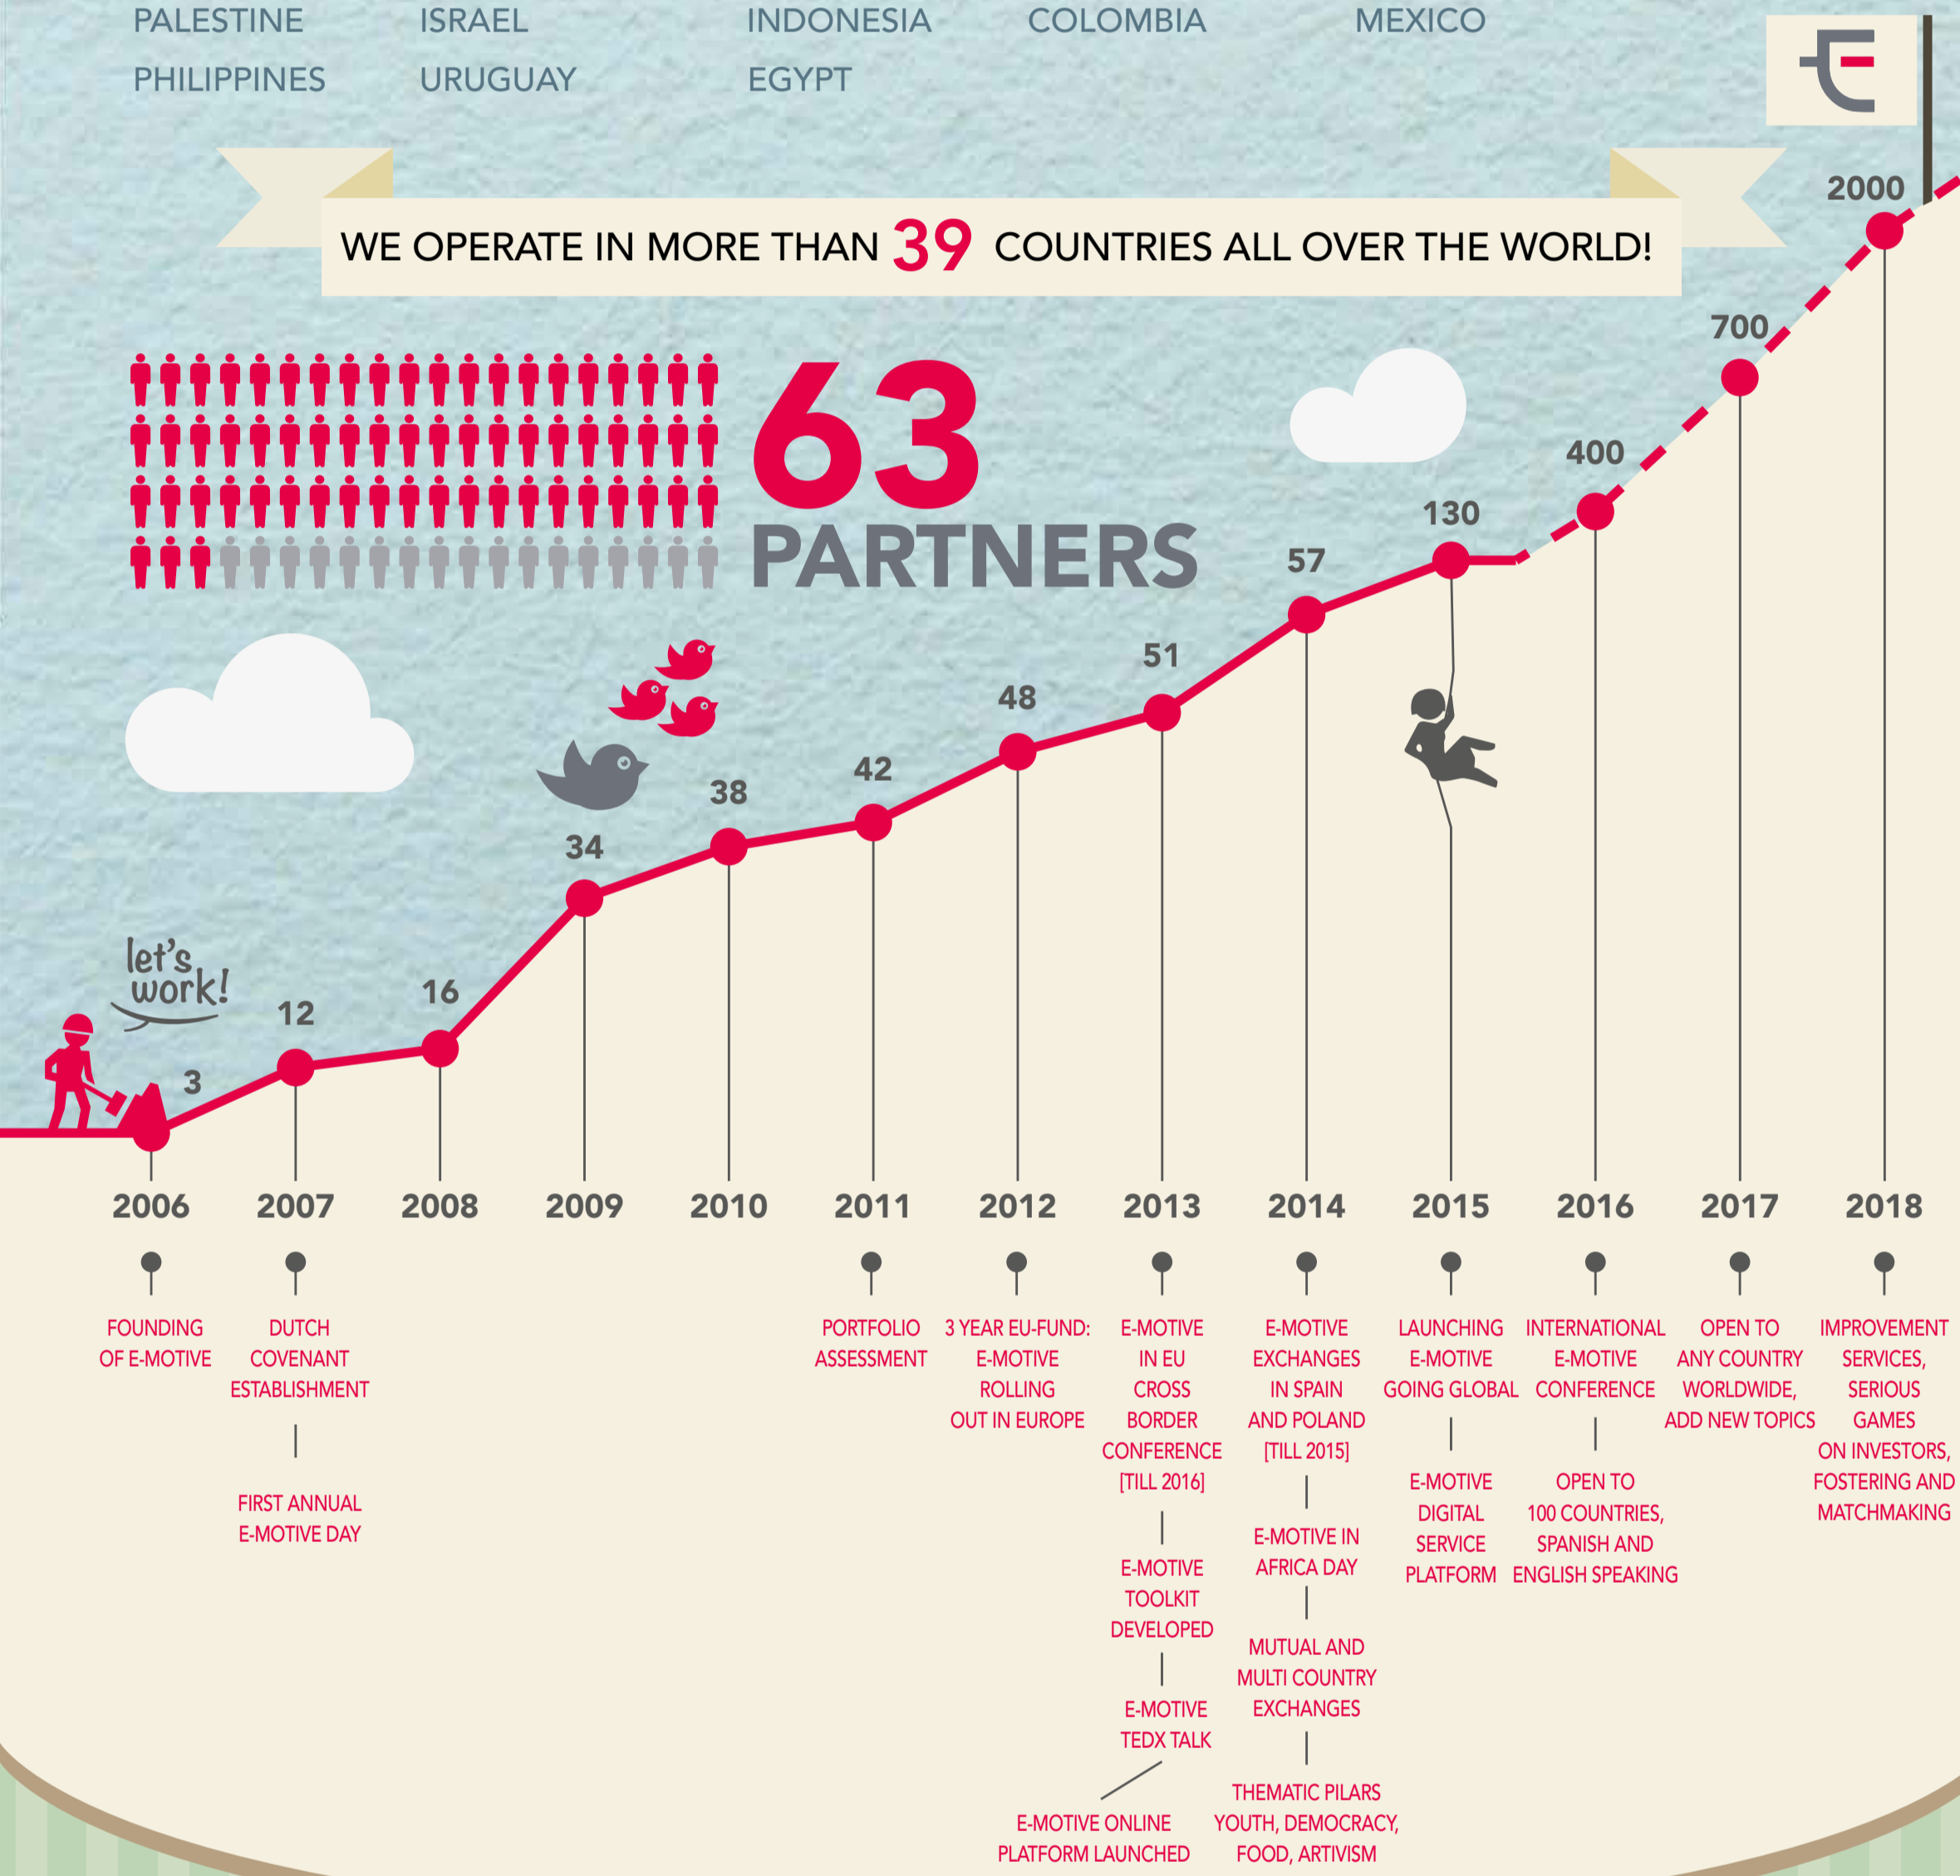

KEY ACTIVITIES

MUTUAL LEARNING

KNOWLEDGE SHARING

MATCH MAKING

EXCHANGE FACILITATING

FOSTER PROGRAMMING

SOLUTIONS FINDING

E-MOTIVE IS CURRENTLY ACTIVE IN:

POLAND	GERMANY	UK	PERU	SOUTH AFRICA	NETHERLANDS
KENYA	RUSSIA	CHINA	CUBA	SPAIN	ETHIOPIA
ITALY	INDIA	USA	BELGIUM	PORTUGAL	FRANCE
BRAZIL	UGANDA	CHILE	MALAWI	MOZAMBIQUE	LAOS
CURACAO	ARUBA	BONAIRE	MONTENEGRO	ZIMBABWE	ARGENTINA
PALESTINE	ISRAEL	INDONESIA	COLOMBIA	MEXICO	
PHILIPPINES	URUGUAY	EGYPT			

WE OPERATE IN MORE THAN **39** COUNTRIES ALL OVER THE WORLD!

63 PARTNERS

WE

are a **network of organisations** across the globe that aims to **share innovative solutions** to **global and local** issues.

establish **connections** between citizens, experts and organisations from **Europe, Africa, Asia, Latin America** and **Middle East** to **share proven innovative and successful methods** developed.

we would love to see you on: